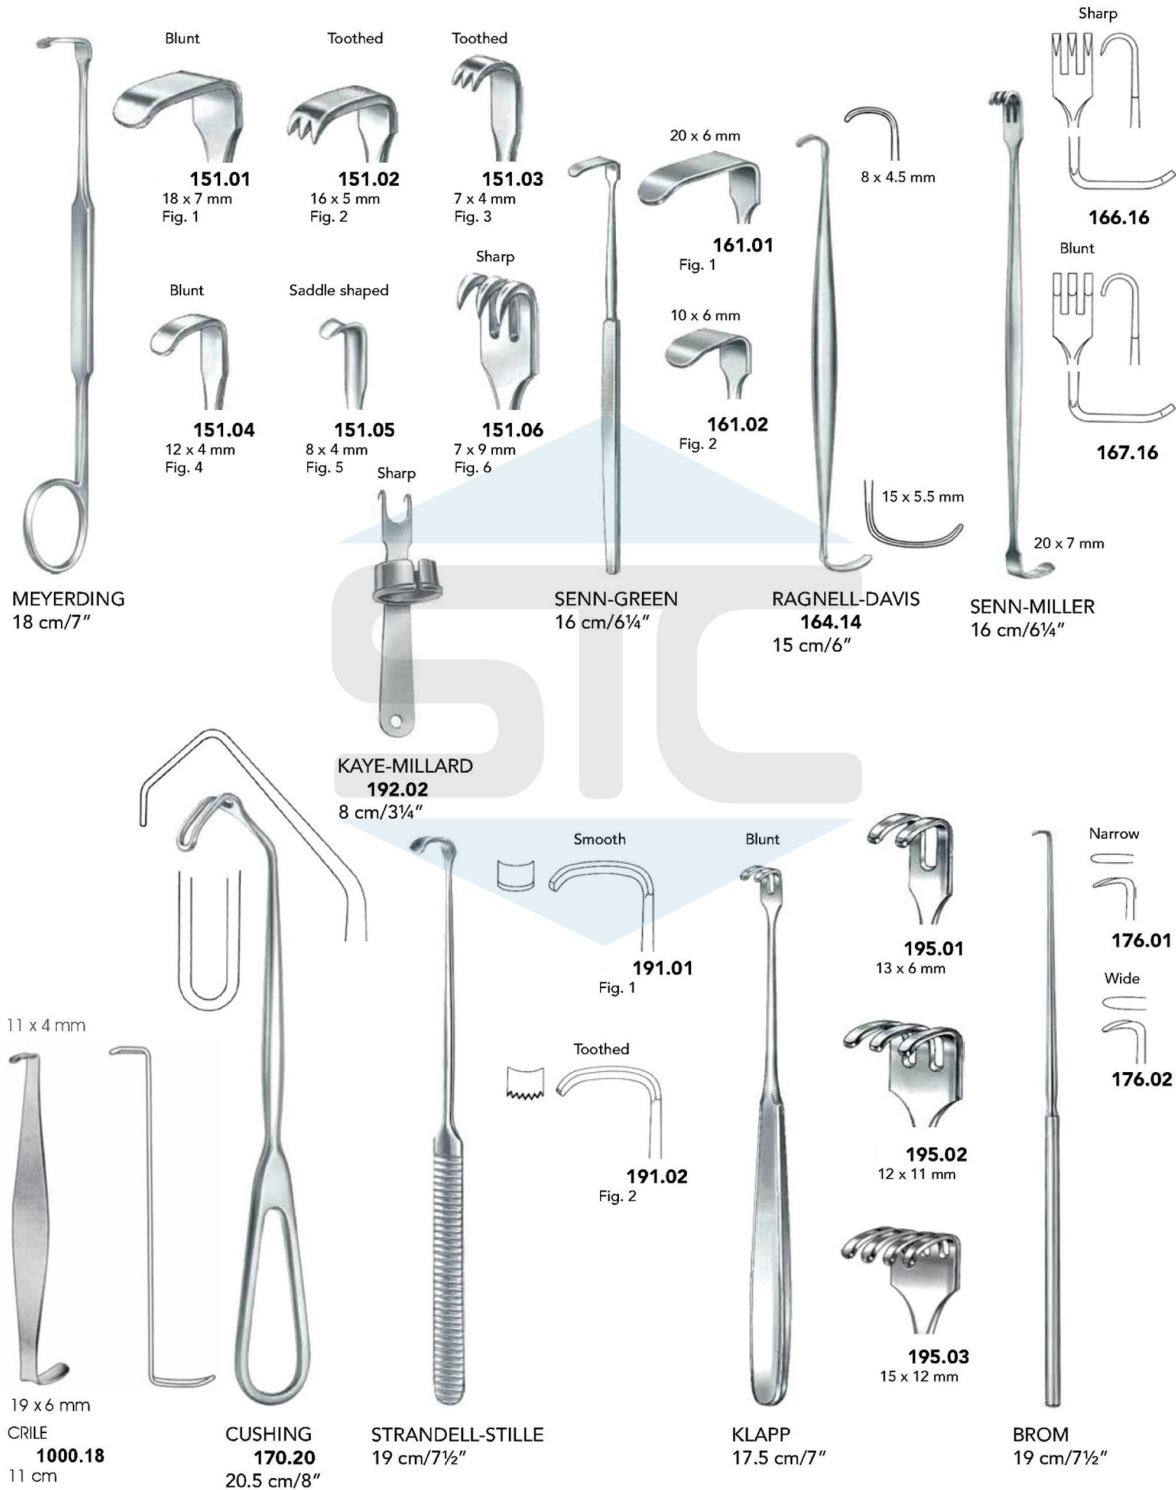

Retractors (Micro Hooklets, Skin Hooks)

Retractors (Saddle Hooks & Hooklets)

Retractors (Saddle Hooks)

Retractors (Hooklets)

Retractors

VOLKMANN
21.5 cm/8½"

210.01

210.02

Retractors

VOLKMANN
22.5 cm/8¾"

KOCHER
22.5 cm/8¾"

Retractors

Retractors

33 x 20 mm

266.08

Sharp

325.01
20 x 12 mm

325.02
23 x 14 mm

KOCHER
21 cm/8½"

40 x 10 mm

351.01

40 x 15 mm

351.02

40 x 20 mm

DOYEN
461.25
24 cm/9 1/2"

KOCHER
469.22
23.5 cm/9 1/4"

MARTIN
501.25
26.5 cm/10 1/2"

Retractors

SIMON
28 cm/11"
115 x 22 mm **505.28**
115 x 28 mm **507.28**

CORYLLOS
24 cm/9½"
80 x 22 mm **537.01**
108 x 43 mm **537.02**
119 x 65 mm **537.03**