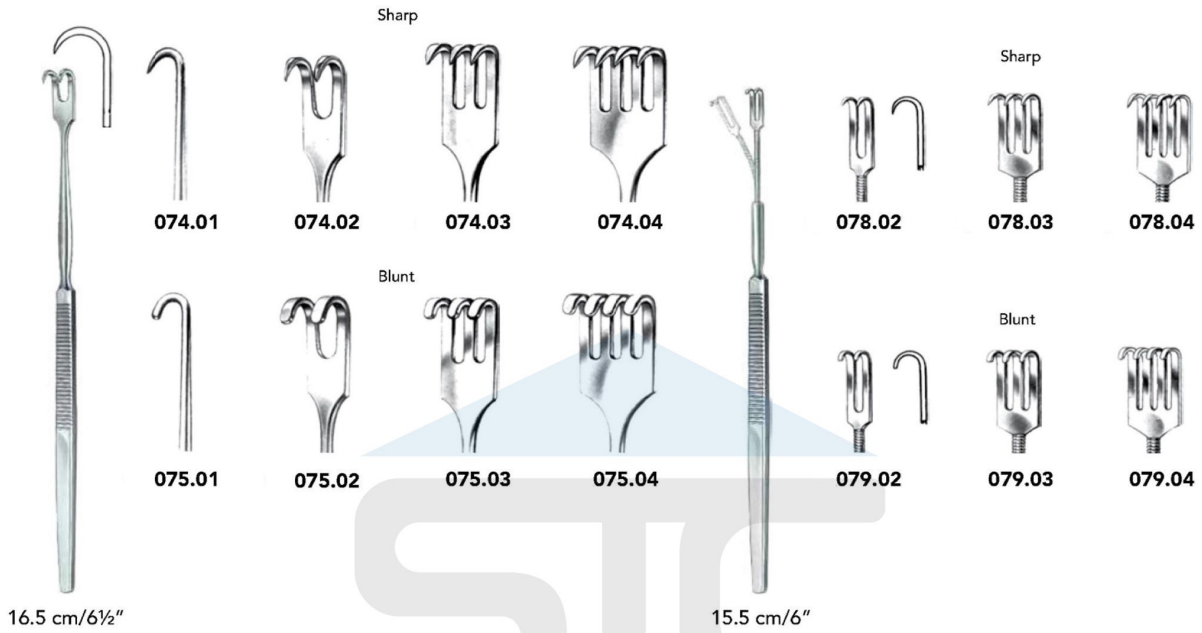

Retractors (Micro Hooklets, Skin Hooks)

Retractors (Saddle Hooks & Hooklets)

Retractors (Saddle Hooks)

Retractors (Hooklets)

Retractors

VOLKMANN
21.5 cm/8½"

210.01

210.02