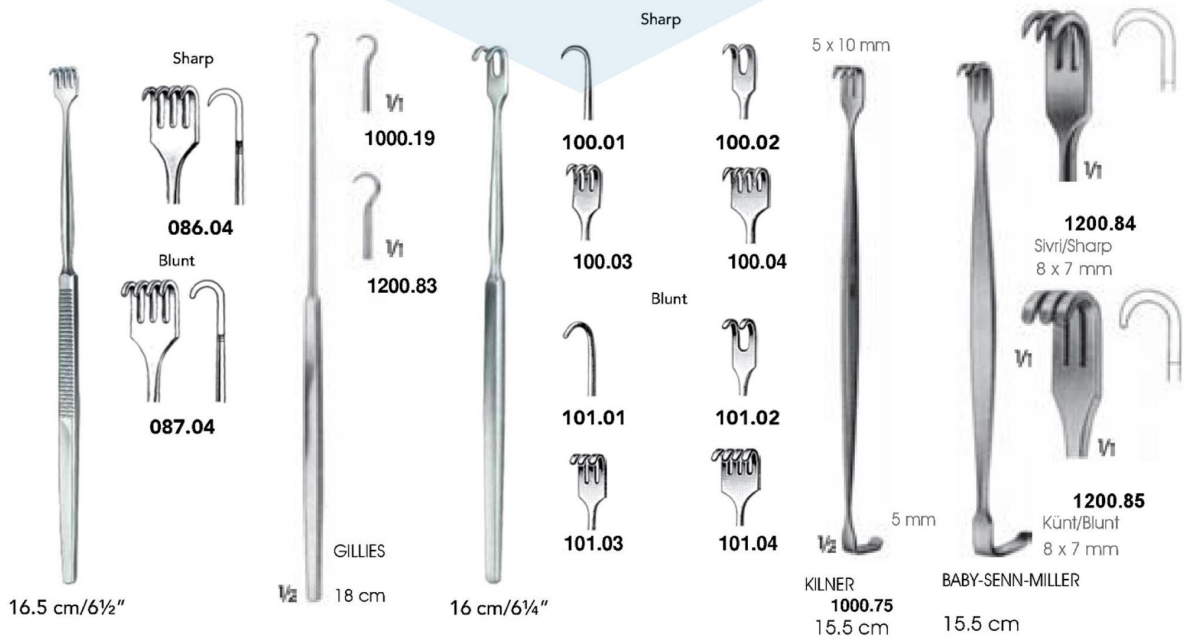

Retractors (Micro Hooklets, Skin Hooks)

Retractors (Saddle Hooks & Hooklets)

Retractors (Saddle Hooks)

Retractors (Hooklets)

Retractors

VOLKMANN
21.5 cm/8½"

210.01

210.02