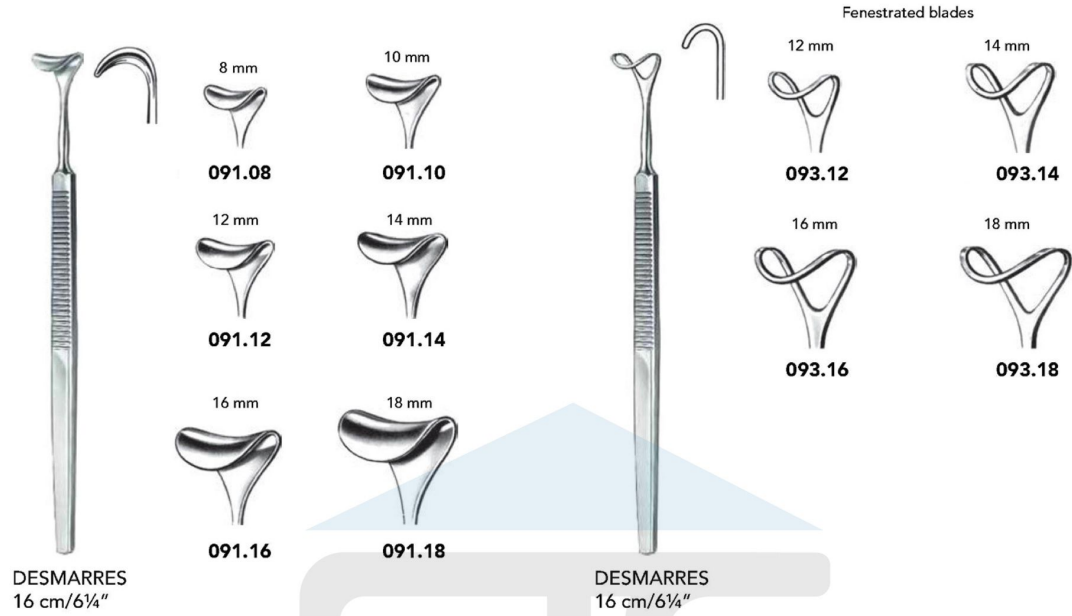

Retractors (Micro Hooklets, Skin Hooks)

Retractors (Saddle Hooks & Hooklets)

Retractors (Saddle Hooks)

Retractors (Hooklets)

Retractors

VOLKMANN
21.5 cm/8½"

210.01

210.02

210.03

210.04

GR210.06

Sharp

211.01

211.02

211.03

211.04