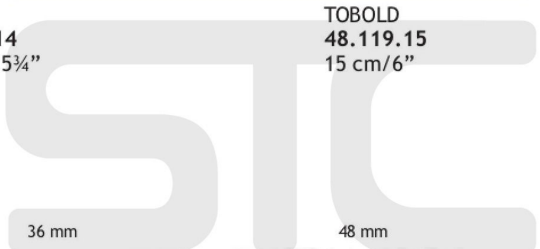

WHITE HEAD  
48.140.11 11 cm/4¼"  
48.142.13 13 cm/5"  
48.144.15 15 cm/6"

WHITE HEAD  
48.160.09 9 cm/3½"  
48.162.11 11 cm/4¼"  
48.164.13 13 cm/5"  
48.166.15 15 cm/6"

JENNINGS  
48.168.09 9 cm/3½"  
48.169.11 11 cm/4¼"  
48.170.13 13 cm/5"  
48.170.15 15 cm/6"

Wood  
Holz  
madera

**48.102.16**  
16 cm/6¼"

**BUCHWALD**  
**48.109.19**  
19 cm/7½"

**MAYO**  
**48.190.17**  
17 cm/6¾"

**48.200.14**  
14.5 cm/5¾"

**48.210.14**  
14.5 cm/5¾"

**BRUENINGS**  
**48.230.19**  
19 cm/7½"

85 x 24 mm

**TOBOLD**  
**48.119.14**  
 14.5 cm/5¾"

88 x 25 mm

**TOBOLD**  
**48.119.15**  
 15 cm/6"

72 x 23 mm

**HARTMANN**  
**48.120.15**  
 15 cm/6"

36 mm

48 mm

**STERNBERG**  
48.296.12 12 cm/4¾"  
48.296.14 14 cm/5½"  
48.296.16 16 cm/6¼"  
48.296.18 18 cm/7"

**STERNBERG**  
48.297.12 12 cm/4¾"  
48.297.14 14 cm/5½"  
48.297.16 16 cm/6¼"  
48.297.18 18 cm/7"