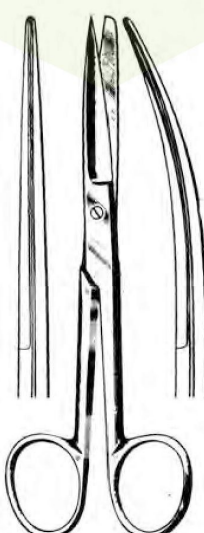

B.B.

S.S.

Standard

10.011.11	10.021.11	10.031.11
10.013.13	10.023.13	10.033.13
10.015.14	10.025.14	10.035.14
10.017.16	10.027.16	10.037.16

DEAVER  
14.5 cm/5½"

10.040.14 10.041.14

DEAVER  
14.5 cm/5½"

10.042.14 10.043.14

DEAVER  
14.5 cm/5½"

10.044.14 10.045.14

EN Operating Scissors  
DE Chirurgische Scheren  
ES Tijeras para cirugia

10.060.13

GOLDMAN FOX  
13 cm/5¼"

10.061.13

MAYO

10.080.14 10.081.14 14.5 cm/5½"  
10.082.17 10.083.17 17 cm/6¾"

(Saw Edge)

METZENBAUM

10.084.14  
14.5 cm/5½"

METZENBAUM

10.085.15  
14.5 cm/5½"

METZENBAUM  
14.5 cm/5½"

10.110.14 10.112.14 10.114.14

METZENBAUM  
14.5 cm / 5½"

12 cm/4¾"

10.404.12    10.406.12    10.408.12    10.405.12    10.407.12    10.409.12

(Sharp)

(Blunt)

**NOYES**  
10.479.12  
12 cm/4¾"

**WESTCOTT**  
10.481.11  
11.5 cm/4½"

**WESTCOTT**  
10.485.11  
11.5 cm/4½"