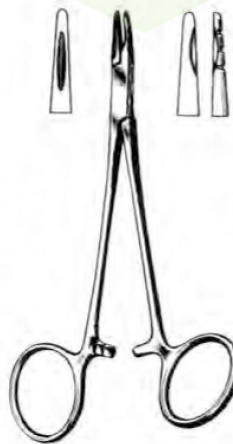

MAYO-HEGAR
21.060.16 16 cm/6¼"
21.062.18 18 cm/7"
21.064.20 20 cm/8"

OLSEN-HEGAR
21.220.17
17 cm/6¾"

OLSEN-HEGAR
21.230.14 14 cm/5½"
21.232.18 18 cm/7"

MATHIEU
21.260.14 14 cm/5½"
21.262.17 17 cm/6¾"

ARRUGA
21.310.16
16 cm/6¼"

EN Needle Holders
DE Nadlehalter
ES Porta-agujas

DERF
22.010.12
12 cm/4¾"

DERF
22.012.12
12.5 cm/5"

COLLIER
22.020.12
12.5 cm/5"

WEBSTER
22.030.13
13 cm / 5"

HALSEY
22.040.13
13 cm/5"

NEIVERT
22.050.13
13 cm/5"

HEGAR-BAUMGARTER
22.060.14
14 cm/5½"

EN Needle Holders
DE Nadlehalter
ES Porta-agujas

FERRIS-SMITH
22.078.15
15 cm/6"

CRILE-MURRAY
22.080.15
15 cm/6"

CRILE-WOOD
22.090.15
15 cm/5"

22.101.14
22.103.16
22.105.18
22.107.20

UNIVERSAL
24.080.14 14 cm/5½"
24.082.18 18 cm/7¼"